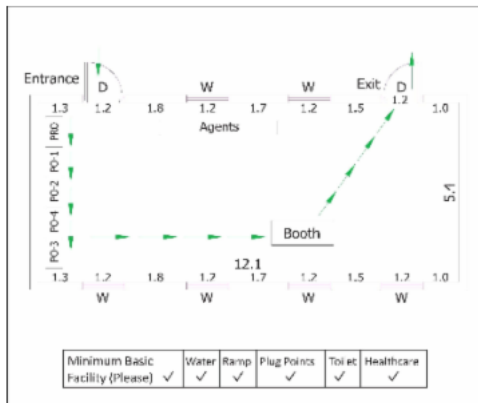

Nazri Naksha

Google Map View

Polling Station Building Front View

Polling Station Front View

Cad View

Key MAP View