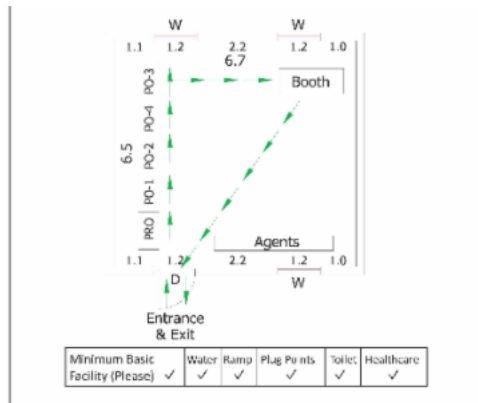

Nazri Naksha

Google Map View

Polling Station Building Front View

Polling Station Front View

Cad View

Key MAP View