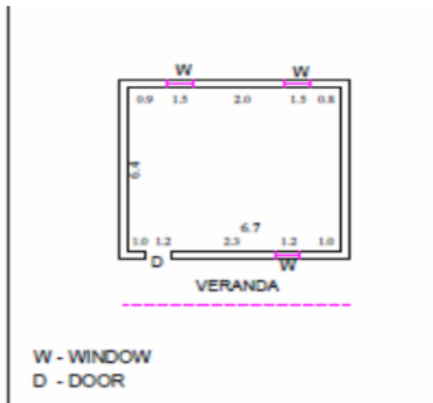

Nazri Naksha

Google Map View

Polling Station Building Front View

Polling Station Front View

Cad View

Key MAP View