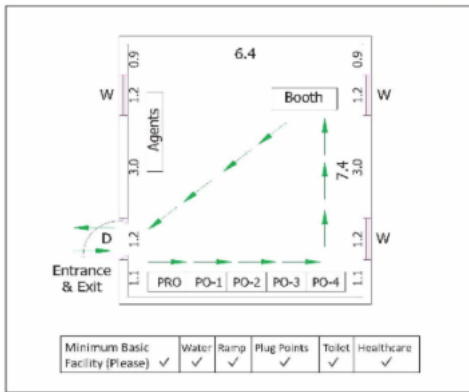

Nazri Naksha

Google Map View

Polling Station Building Front View

Polling Station Front View

Cad View

Key MAP View