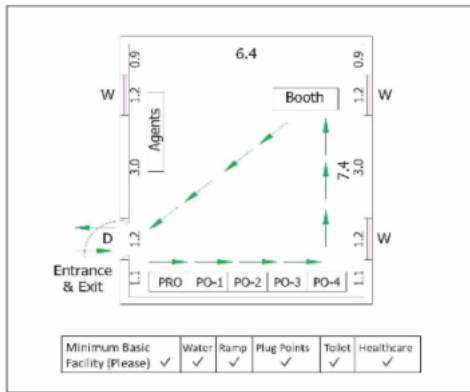

Nazri Naksha

Google Map View

Polling Station Building Front View

Polling Station Front View

Cad View

Key MAP View