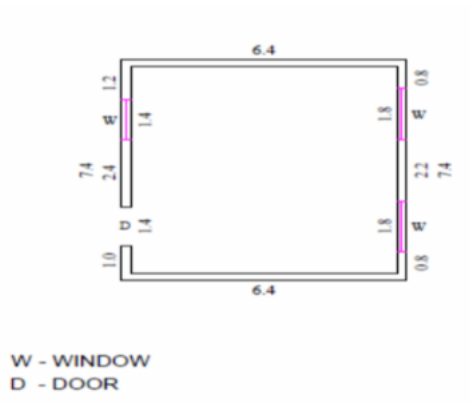

Nazri Naksha

Google Map View

Polling Station Building Front View

Polling Station Front View

Cad View

Key MAP View