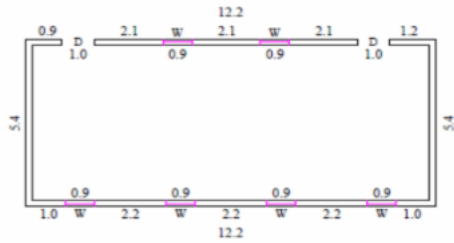

Nazri Naksha

Google Map View

Polling Station Building Front View

Polling Station Front View

Cad View

W - WINDOW
D - DOOR

Key MAP View