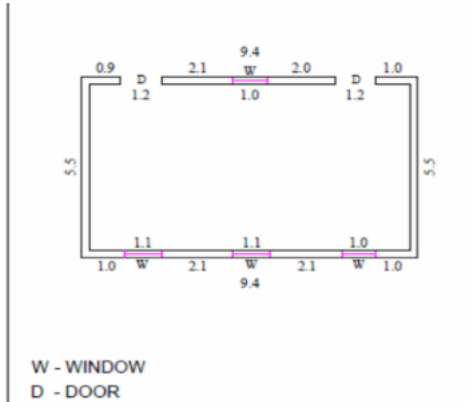

Nazri Naksha

Google Map View

Polling Station Building Front View

Polling Station Front View

Cad View

Key MAP View