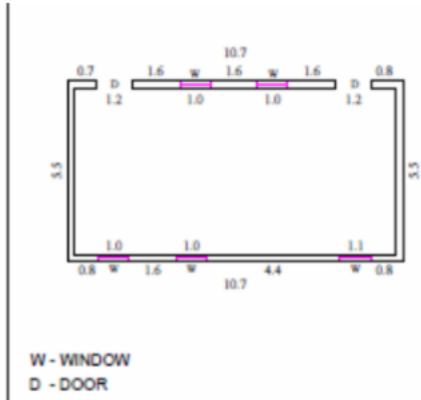

Nazri Naksha

Google Map View

Polling Station Building Front View

Polling Station Front View

Cad View

Key MAP View