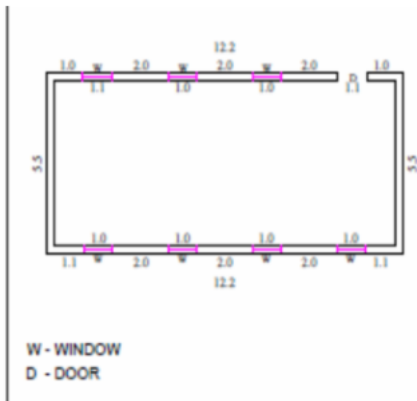

Nazri Naksha

Google Map View

Polling Station Building Front View

Polling Station Front View

Cad View

Key MAP View