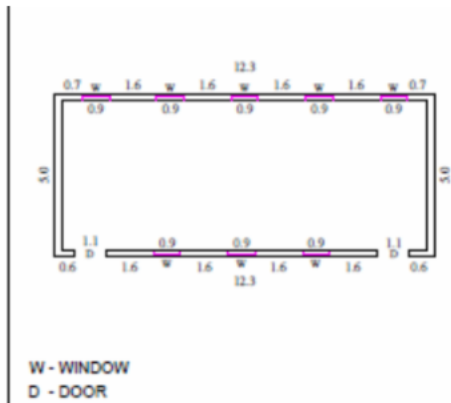

Nazri Naksha

Google Map View

Polling Station Building Front View

Polling Station Front View

Cad View

Key MAP View