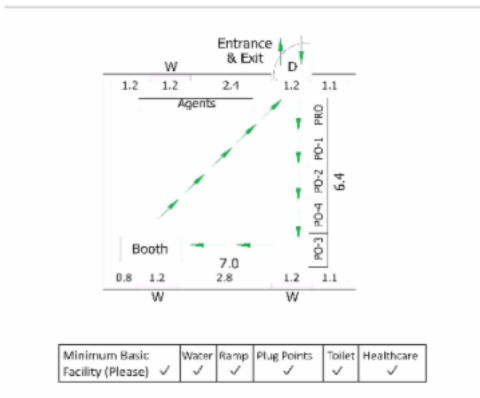

Nazri Naksha

Google Map View

Polling Station Building Front View

Polling Station Front View

Cad View

Key MAP View