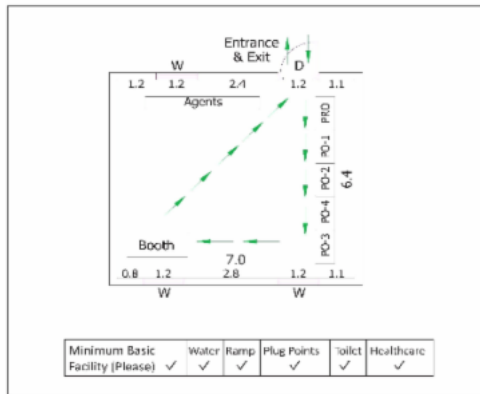

Nazri Naksha

Google Map View

Polling Station Building Front View

Polling Station Front View

Cad View

Key MAP View