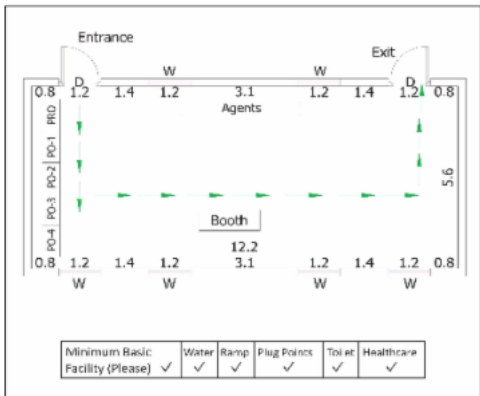

Nazri Naksha

Google Map View

Polling Station Building Front View

Polling Station Front View

Cad View

Key MAP View