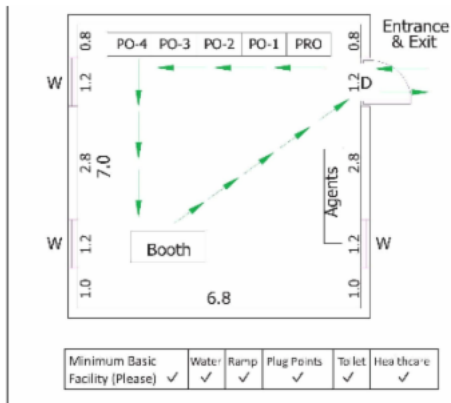

Nazri Naksha

Google Map View

Polling Station Building Front View

Polling Station Front View

Cad View

Key MAP View