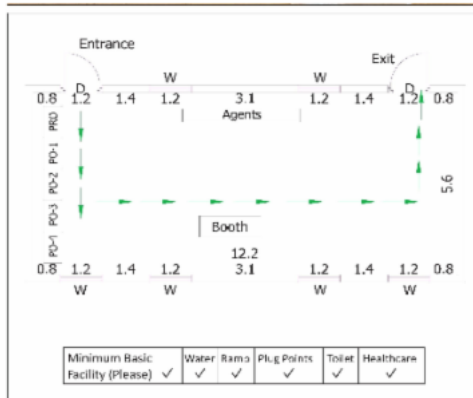

Nazri Naksha

Google Map View

Polling Station Building Front View

Polling Station Front View

Cad View

Key MAP View