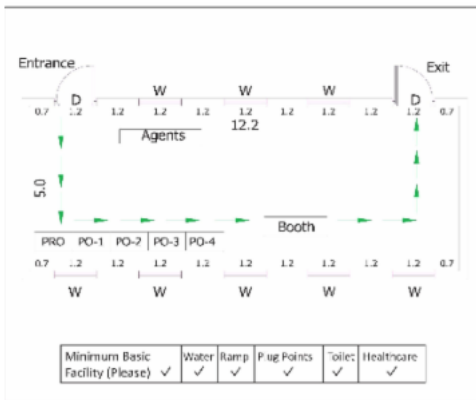

Nazri Naksha

Google Map View

Polling Station Building Front View

Polling Station Front View

Cad View

Key MAP View