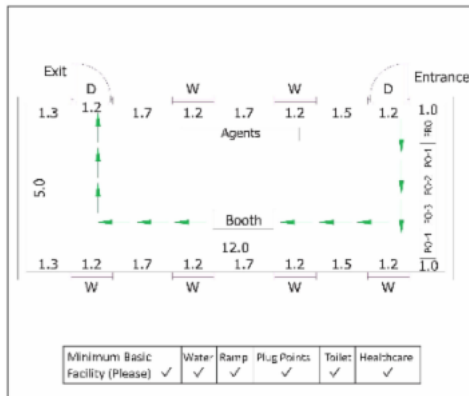

Nazri Naksha

Google Map View

Polling Station Building Front View

Polling Station Front View

Cad View

Key MAP View