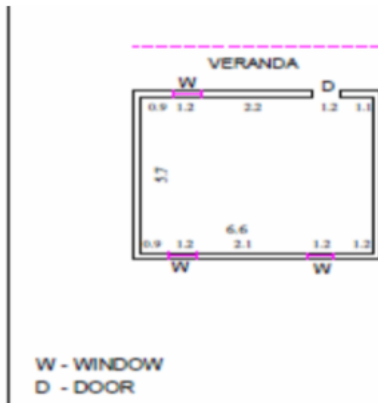

Nazri Naksha

Google Map View

Polling Station Building Front View

Polling Station Front View

Cad View

Key MAP View