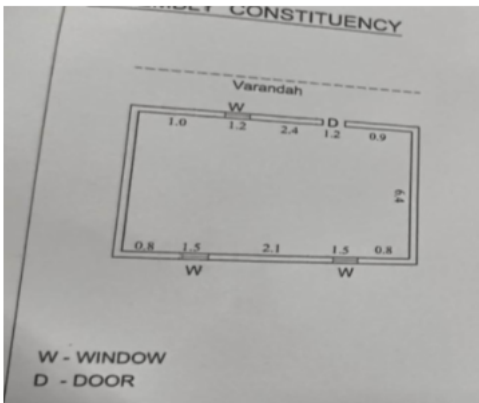

Nazri Naksha

Google Map View

Polling Station Building Front View

Polling Station Front View

Cad View

Key MAP View