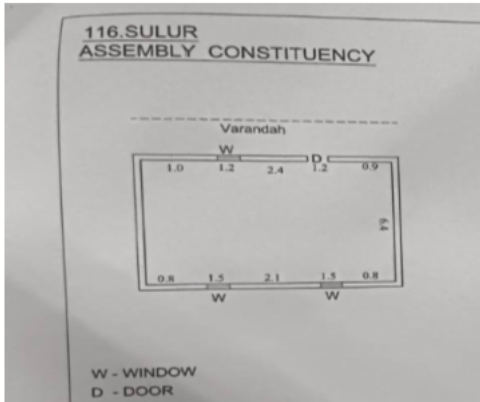

Nazri Naksha

Google Map View

Polling Station Building Front View

Polling Station Front View

Cad View

Key MAP View