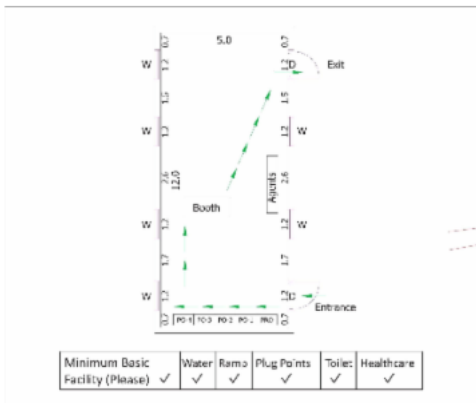

Nazri Naksha

Google Map View

Polling Station Building Front View

Polling Station Front View

Cad View

Key MAP View