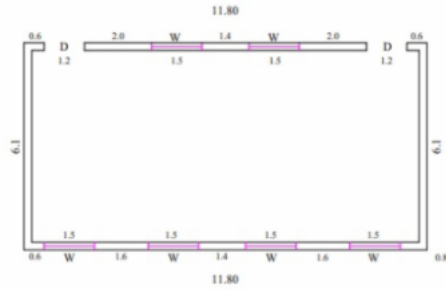

Nazri Naksha

Google Map View

Polling Station Building Front View

Polling Station Front View

Cad View

W - WINDOW
D - DOOR

Key MAP View