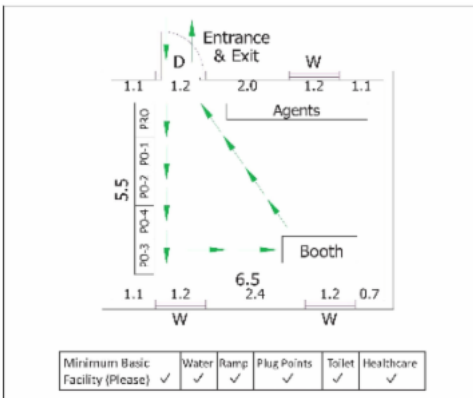

Nazri Naksha

Google Map View

Polling Station Building Front View

Polling Station Front View

Cad View

Key MAP View