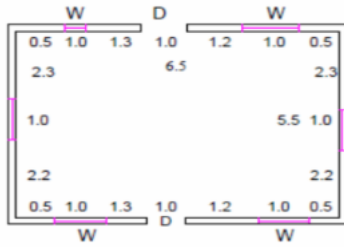

Nazri Naksha

Google Map View

Polling Station Building Front View

Polling Station Front View

Cad View

W - WINDOW
D - DOOR

Key MAP View