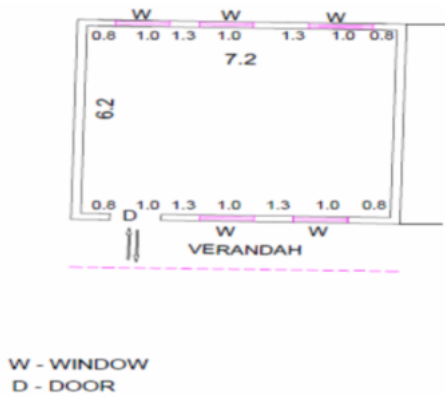

Nazri Naksha

Google Map View

Polling Station Building Front View

Polling Station Front View

Cad View

Key MAP View