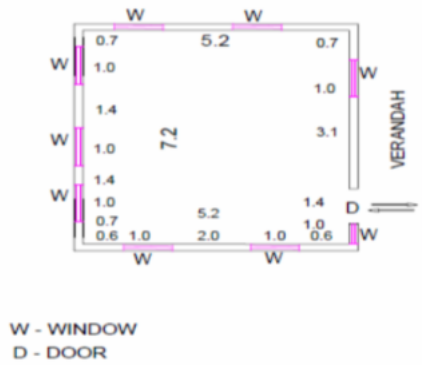

Nazri Naksha

Google Map View

Polling Station Building Front View

Polling Station Front View

Cad View

Key MAP View