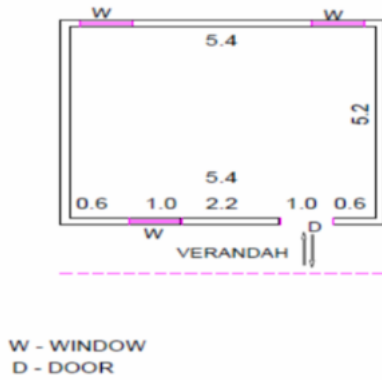

Nazri Naksha

Google Map View

Polling Station Building Front View

Polling Station Front View

Cad View

Key MAP View