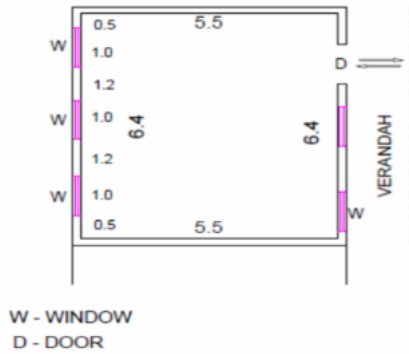

Nazri Naksha

Google Map View

Polling Station Building Front View

Polling Station Front View

Cad View

Key MAP View