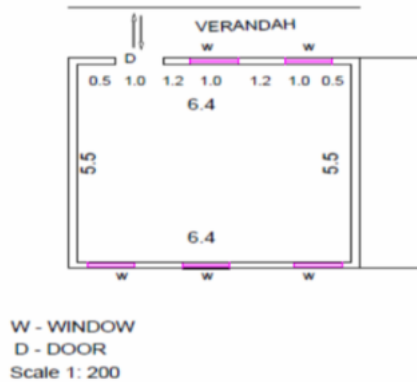

Nazri Naksha

Google Map View

Polling Station Building Front View

Polling Station Front View

Cad View

Key MAP View