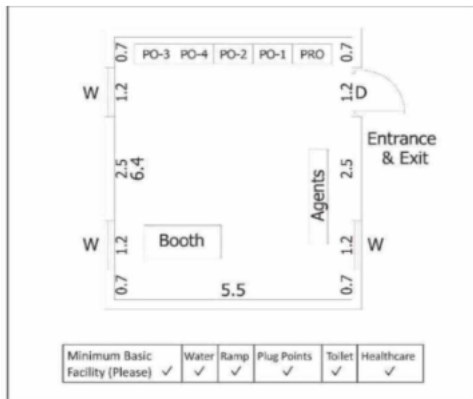

Nazri Naksha

Google Map View

Polling Station Building Front View

Polling Station Front View

Cad View

Key MAP View