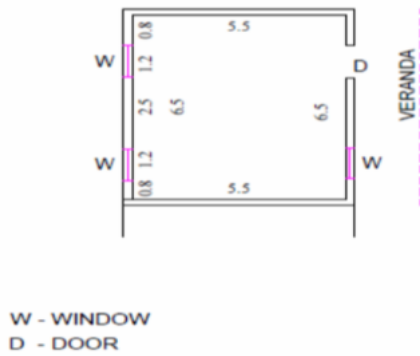

Nazri Naksha

Google Map View

Polling Station Building Front View

Polling Station Front View

Cad View

Key MAP View