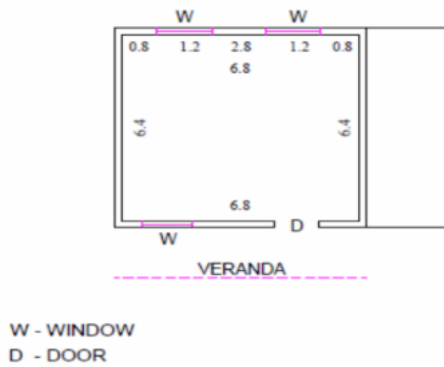

Nazri Naksha

Google Map View

Polling Station Building Front View

Polling Station Front View

Cad View

Key MAP View