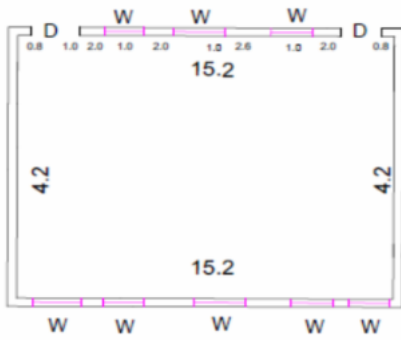

Nazri Naksha

Google Map View

Polling Station Building Front View

Polling Station Front View

Cad View

Key MAP View