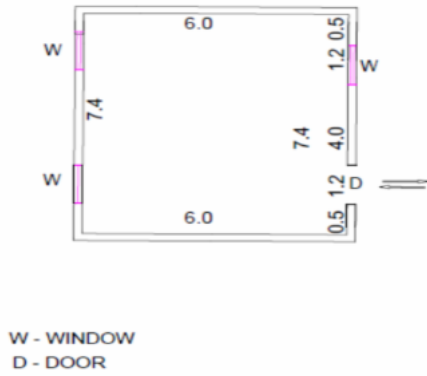

Nazri Naksha

Google Map View

Polling Station Building Front View

Polling Station Front View

Cad View

Key MAP View