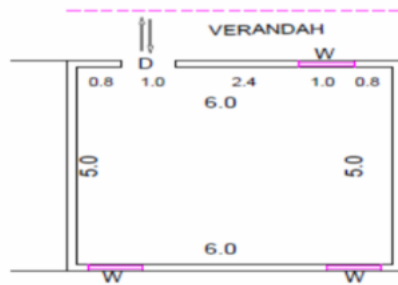

Nazri Naksha

Google Map View

Polling Station Building Front View

Polling Station Front View

Cad View

W - WINDOW
D - DOOR

Key MAP View