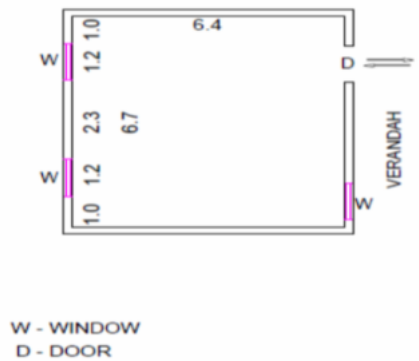

Nazri Naksha

Google Map View

Polling Station Building Front View

Polling Station Front View

Cad View

Key MAP View