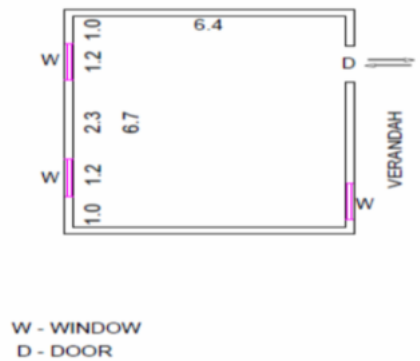

Nazri Naksha

Google Map View

Polling Station Building Front View

Polling Station Front View

Cad View

Key MAP View