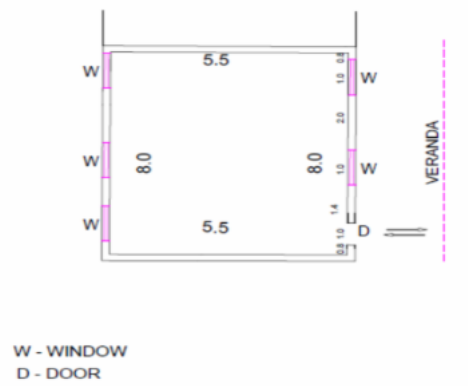

Nazri Naksha

Google Map View

Polling Station Building Front View

Polling Station Front View

Cad View

Key MAP View