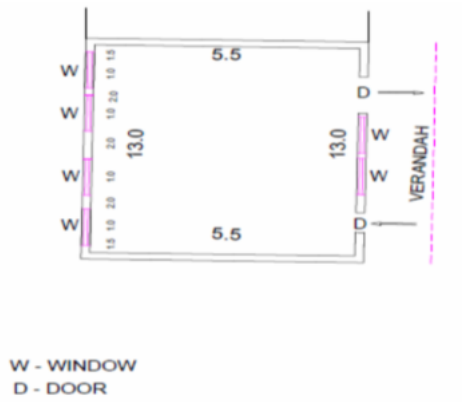

Nazri Naksha

Google Map View

Polling Station Building Front View

Polling Station Front View

Cad View

Key MAP View