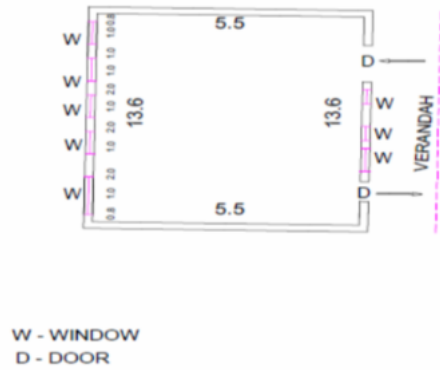

Nazri Naksha

Google Map View

Polling Station Building Front View

Polling Station Front View

Cad View

Key MAP View