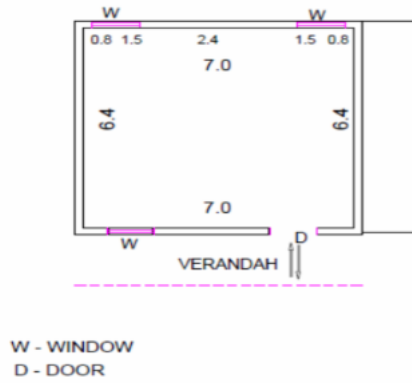

Nazri Naksha

Google Map View

Polling Station Building Front View

Polling Station Front View

Cad View

Key MAP View