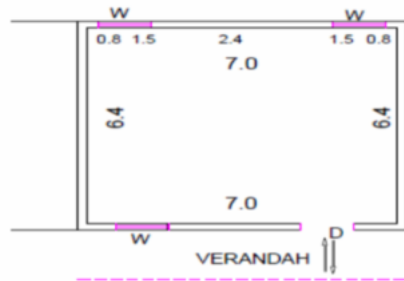

Nazri Naksha

Google Map View

Polling Station Building Front View

Polling Station Front View

Cad View

W - WINDOW
D - DOOR

Key MAP View