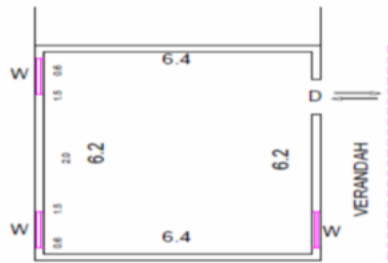

Nazri Naksha

Google Map View

Polling Station Building Front View

Polling Station Front View

Cad View

W - WINDOW
D - DOOR

Key MAP View