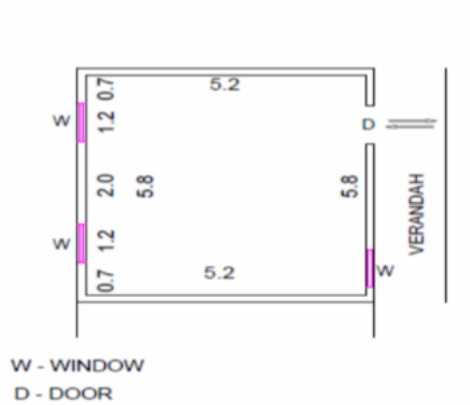

Nazri Naksha

Google Map View

Polling Station Building Front View

Polling Station Front View

Cad View

Key MAP View