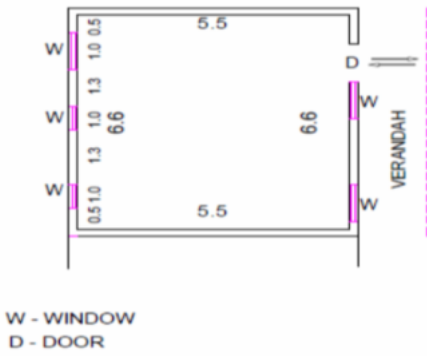

Nazri Naksha

Google Map View

Polling Station Building Front View

Polling Station Front View

Cad View

Key MAP View