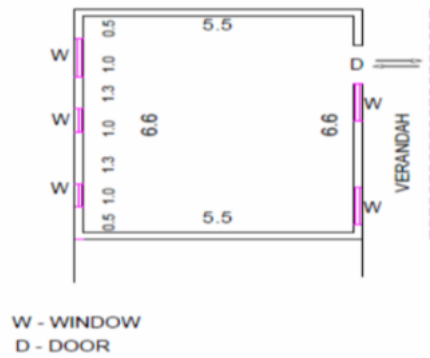

Nazri Naksha

Google Map View

Polling Station Building Front View

Polling Station Front View

Cad View

Key MAP View