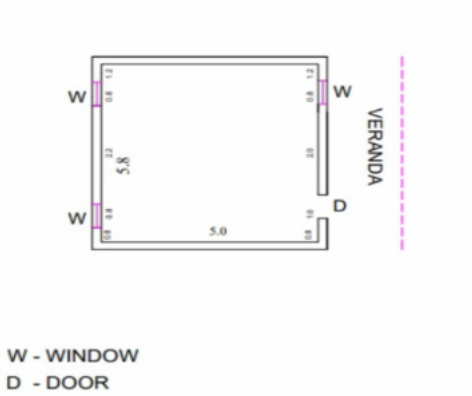

Nazri Naksha

Google Map View

Polling Station Building Front View

Polling Station Front View

Cad View

Key MAP View