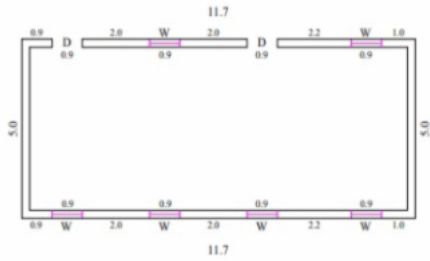

Nazri Naksha

Google Map View

Polling Station Building Front View

Polling Station Front View

Cad View

W - WINDOW
D - DOOR

Key MAP View