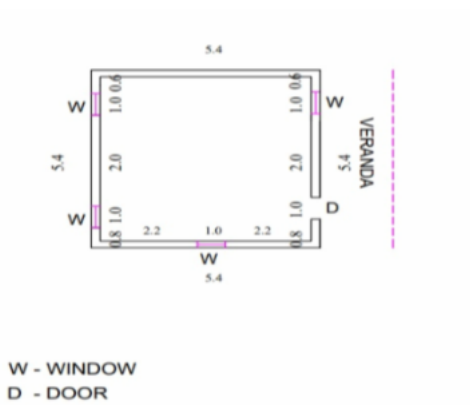

Nazri Naksha

Google Map View

Polling Station Building Front View

Polling Station Front View

Cad View

Key MAP View